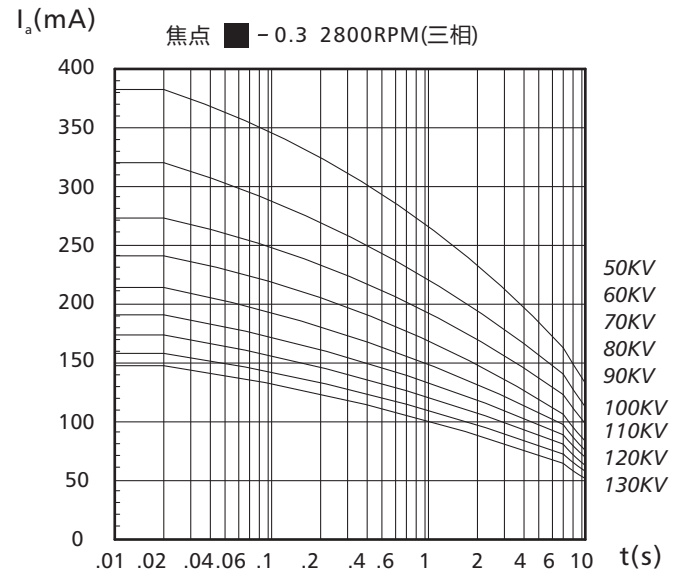

负载特性曲线 RATING CHARACTERISTICS

灯丝和阴极发射特性曲线 FILAMENT & CATHODE EMISSION CHARACTERISTIC

阳极加热冷却特性曲线 ANODE HEATING & COOLING CHARACTERISTICS