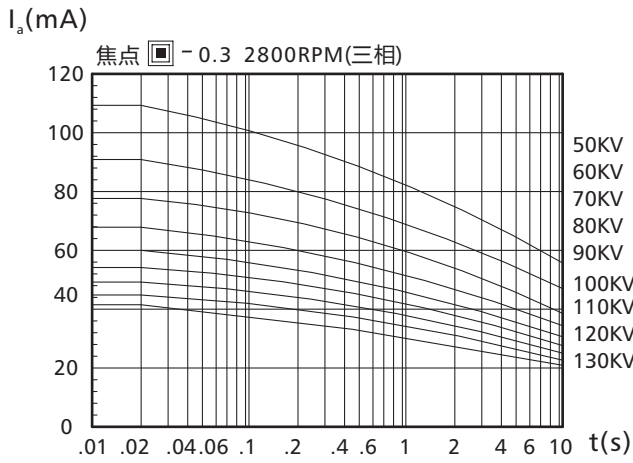

负载特性曲线 RATING CHARACTERISTICS

灯丝和阴极发射特性曲线 FILAMENT & CATHODE EMISSION CHARACTERISTIC

阳极加热冷却特性曲线 ANODE HEATING & COOLING CHARACTERISTICS